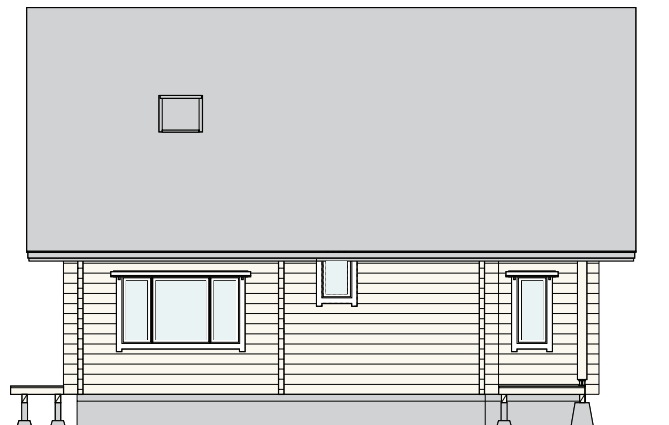

GROUND AREA 83.0 m² including terrace 10.5 m²
2nd FLOOR AREA 83.0 m² including balcony 10.5 m²

LONDON

VEHASSEN LOG HOUSES – AS MOTHER NATURE INTENDED

INDIVIDUAL SERVICE, ALWAYS

Because each customer is unique.

EXPERTLY BUILT

Our many years of experience have taught us the art of understanding and realising the vision of our customer.

FINEST RAW MATERIAL

Premium quality raw material from pure, natural Finnish forests.

CUSTOMER CARE

Comprehensive customer service is provided by Vehasen and our international partner network, which are both committed to implementing our customers' individual requirements.