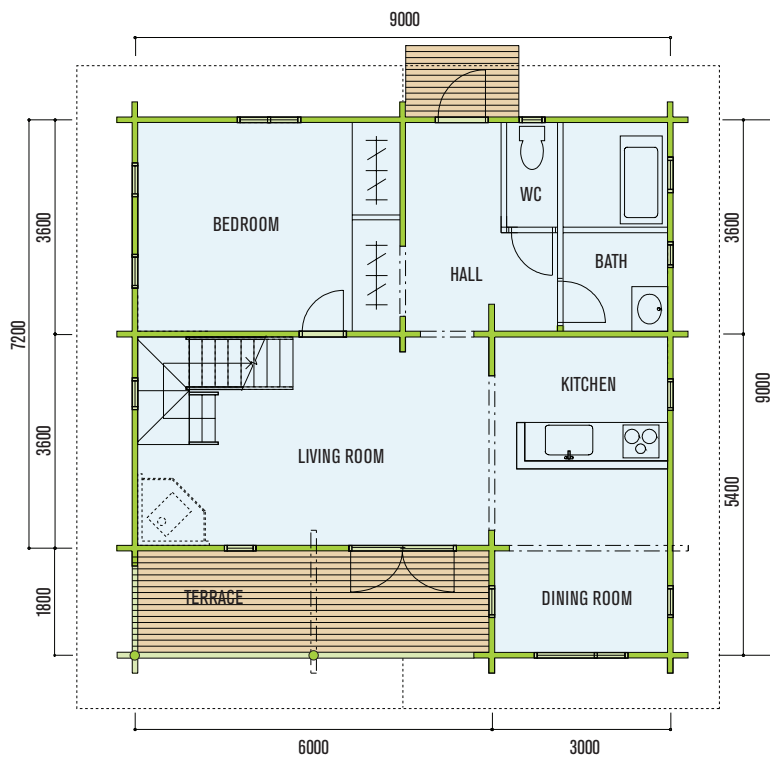

DEHASSEN

Log houses

GROUND AREA 83.0 m² including terrace 10.5 m²
2nd FLOOR AREA 83.0 m² including balcony 10.5 m²

LONDON

1st FLOOR

2nd FLOOR

GROUND AREA 83.0 m² including terrace 10.5 m²
2nd FLOOR AREA 83.0 m² including balcony 10.5 m²