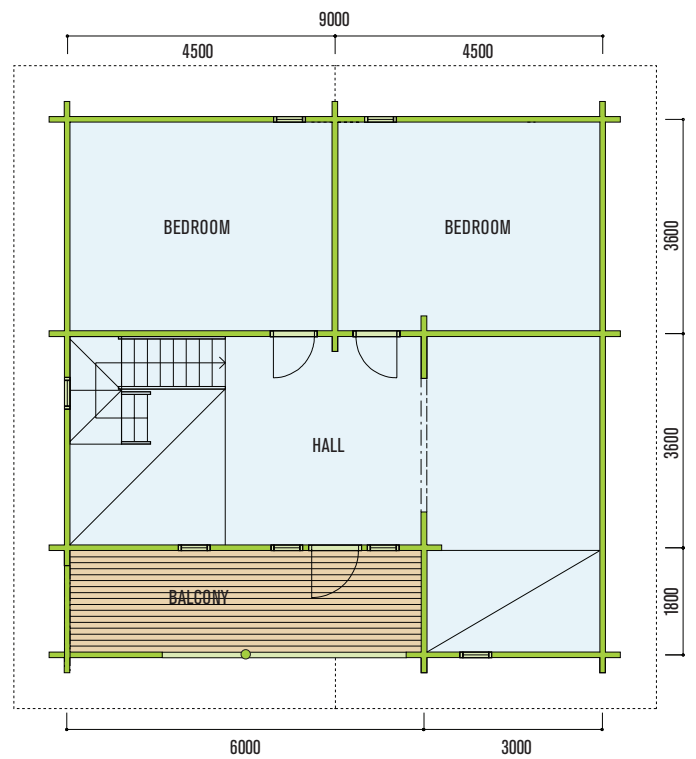

DEHASSEN

Log houses

GROUND AREA 83.0 m² including terrace 10.5 m²
2nd FLOOR AREA 83.0 m² including balcony 10.5 m²

LONDON

1st FLOOR

2nd FLOOR

GROUND AREA 83.0 m² including terrace 10.5 m²
2nd FLOOR AREA 83.0 m² including balcony 10.5 m²