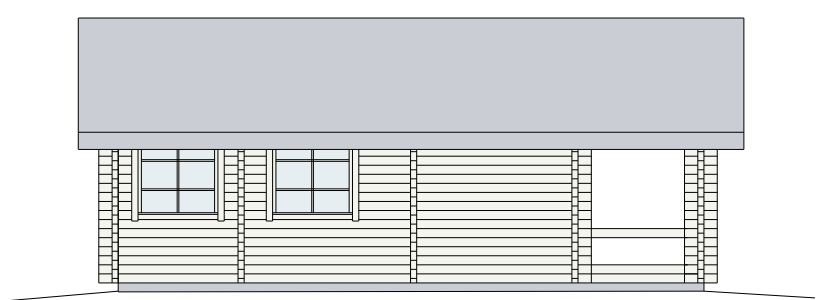

GROUND AREA 57.0 m²
including terrace 12.0 m²

EPINAL

VEHASSEN LOG HOUSES – AS MOTHER NATURE INTENDED

INDIVIDUAL SERVICE, ALWAYS

Because each customer is unique.

EXPERTLY BUILT

Our many years of experience have taught us the art of understanding and realising the vision of our customer.

FINEST RAW MATERIAL

Premium quality raw material from pure, natural Finnish forests.

CUSTOMER CARE

Comprehensive customer service is provided by Vehassen and our international partner network, which are both committed to implementing our customers' individual requirements.