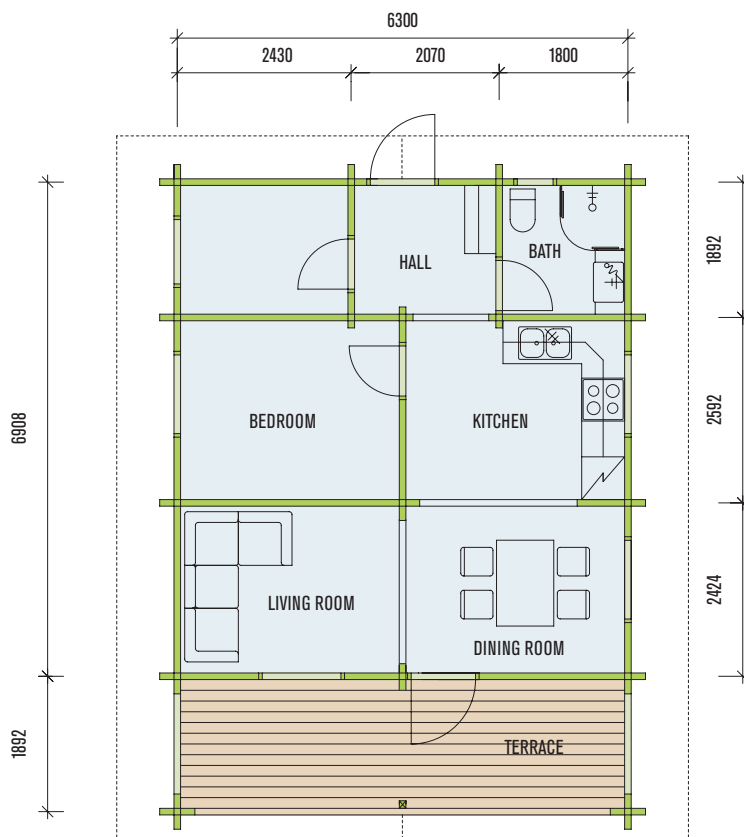

**DEHASSEN**

Log houses

GROUND AREA 57.0 m<sup>2</sup>  
including terrace 12.0 m<sup>2</sup>

**EPINAL**

GROUND AREA 57.0 m<sup>2</sup>  
including terrace 12.0 m<sup>2</sup>