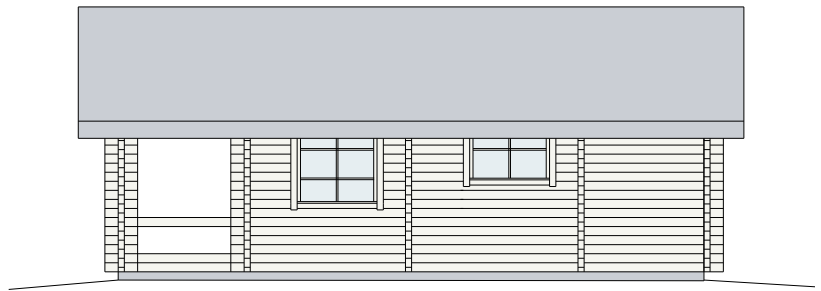

GROUND AREA 57.0 m²
including terrace 12.0 m²

EPINAL

VEHASSEN LOG HOUSES – AS MOTHER NATURE INTENDED

INDIVIDUAL SERVICE, ALWAYS

Because each customer is unique.

EXPERTLY BUILT

Our many years of experience have taught us the art of understanding and realising the vision of our customer.

FINEST RAW MATERIAL

Premium quality raw material from pure, natural Finnish forests.

CUSTOMER CARE

Comprehensive customer service is provided by Vehassen and our international partner network, which are both committed to implementing our customers' individual requirements.