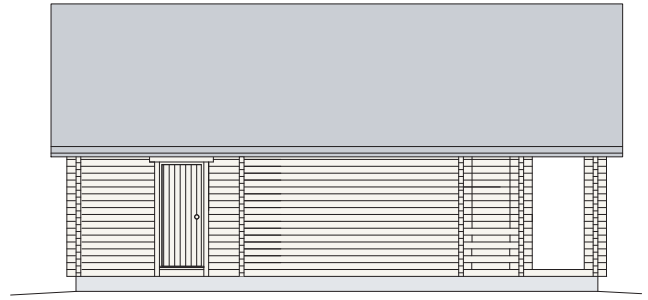

GROUND AREA 125.5 m²
including terrace 29.0 m²

BARCELONA

VEHASSEN LOG HOUSES – AS MOTHER NATURE INTENDED

INDIVIDUAL SERVICE, ALWAYS

Because each customer is unique.

EXPERTLY BUILT

Our many years of experience have taught us the art of understanding and realising the vision of our customer.