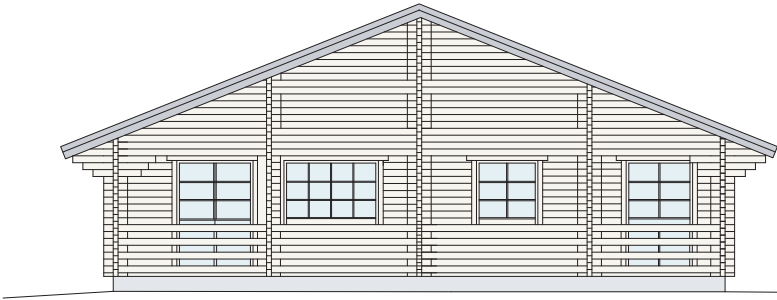

GROUND AREA 125.5 m²
including terrace 29.0 m²

BARCELONA

VEHASSEN LOG HOUSES – AS MOTHER NATURE INTENDED

INDIVIDUAL SERVICE, ALWAYS

Because each customer is unique.

EXPERTLY BUILT

Our many years of experience have taught us the art of understanding and realising the vision of our customer.