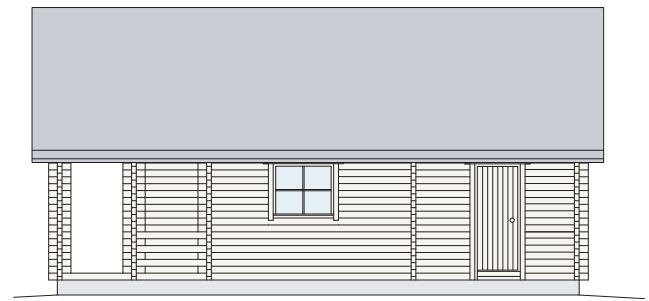

GROUND AREA 125.5 m²
including terrace 29.0 m²

BARCELONA

VEHASSEN LOG HOUSES – AS MOTHER NATURE INTENDED

INDIVIDUAL SERVICE, ALWAYS

Because each customer is unique.

EXPERTLY BUILT

Our many years of experience have taught us the art of understanding and realising the vision of our customer.