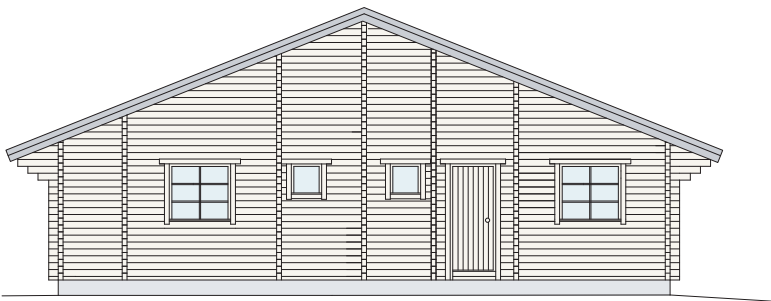

GROUND AREA 125.5 m²
including terrace 29.0 m²

BARCELONA

VEHASSEN LOG HOUSES – AS MOTHER NATURE INTENDED

INDIVIDUAL SERVICE, ALWAYS

Because each customer is unique.

EXPERTLY BUILT

Our many years of experience have taught us the art of understanding and realising the vision of our customer.